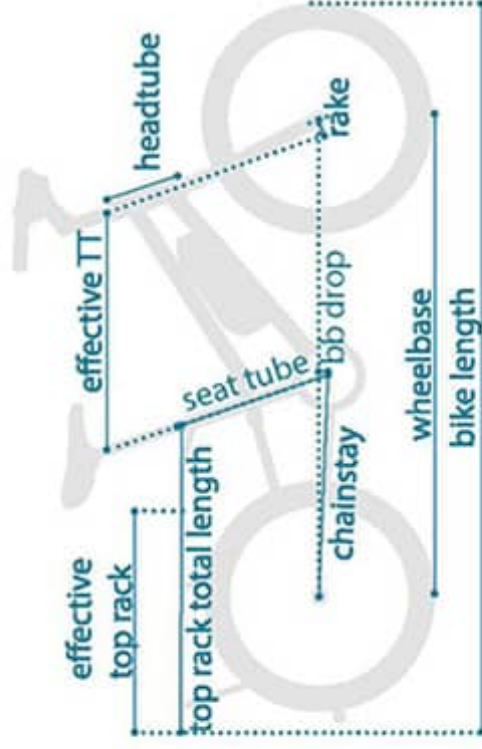

# KOMBI

SHIMANO  
STEPS  
E5000

ELECTRIC KOMBI	ONE SIZE
Effective Top Tube	620mm
Seat Tube	420mm
Head Angle	71°
Seat Tube Angle	71°
Chainstay	568mm
Bottom Bracket Drop	17mm
Head Tube	175mm
Fork Rake	55mm
Wheelbase	1240mm
Bike Length	1910mm
Top Rack Total Length	785mm
Effective Top Rack	600mm
Couleurs	Silver
Taille minimum du cycliste	152cm
Taille maximum du cycliste	198cm

## KIT CADRE

Cadre Kombi 24" Cr-Mo w/ Disc Tab

Fourche Kombi Cr-Mo 1-1/8" Threadless w/Disc Tab

Sideloaders Sold Separately

## COCKPIT

Jeu de Direction Semi-Cartridge, 1-1/8" Threadless

Potence 1-1/8" Adjustable Stem

Cintre 31.8mm Yuba City Handlebars

Poignées Velo Ergo Grip

Selle Yuba City Saddle

Tige de Selle 31.6mm Aluminium 500mm

## FREINS

Leviers Shimano Alivio

Freins Shimano Alivio

Disques Shimano 180mm (Front | Rear)